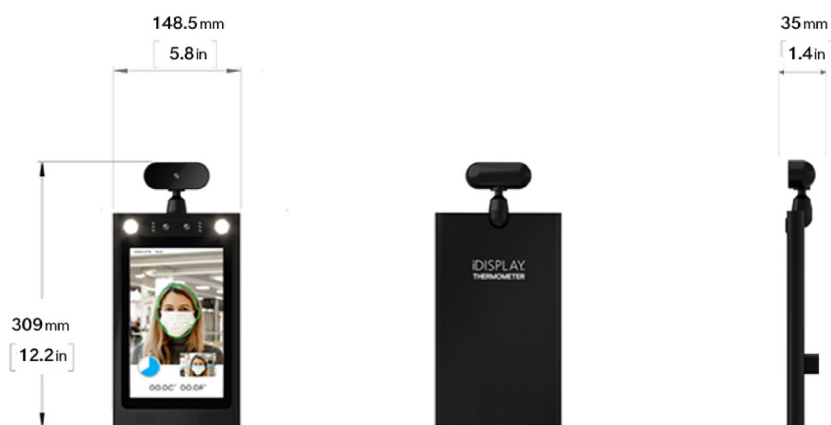

ТЕХНИЧЕСКА СПЕЦИФИКАЦИЯ

SYSTEM	CPU	RK3288 quad-core Cortex-A18 @1.8G GPU Mail T764
	RAM	2GB
	Internal Memory	16GB
	Operation System	Android 7.1
DISPLAY	Panel Size	8"
	Resolution	800*1280
	Contrast Ratio	1000:1
	Brightness	350cd/m²
	Aspect Ratio	16:10
NETWORK	WiFi	802.11b/g/n 2.4G
	Bluetooth	Bluetooth 4.1
INTERFACE	USB	OTG data
	RJ-45	100M/100M Ethernet
	Power	DC 12V
SOFTWARE	Temperature Accuracy	+/- 0.3° C or +/- 0.54° F
	Measurement Distance	0.3 - 0.8 Meters
	Dual Light Infrared Thermal Image Detection	Heimann Sensor HTPA32x32d
	Temperature Range Detection	28° C / 82.4 F to 43° C / 109.4 F
RELIABILITY	Overall Power Consumption	Below 18W
	Protection Level	IP54
	ESD	Positive and negative 4K contact discharge/8Kv air discharge

РАЗМЕРИ

ОПАКОВКА

ADULT STAND PACKING

388.5mm x 365mm x 1626.5mm- 11KG

CHILD STAND PACKING

388.5mm x 365mm x 1130mm- 9KG

COUNTER STAND PACKING

388.5mm x 365mm x 568mm- 5.5KG