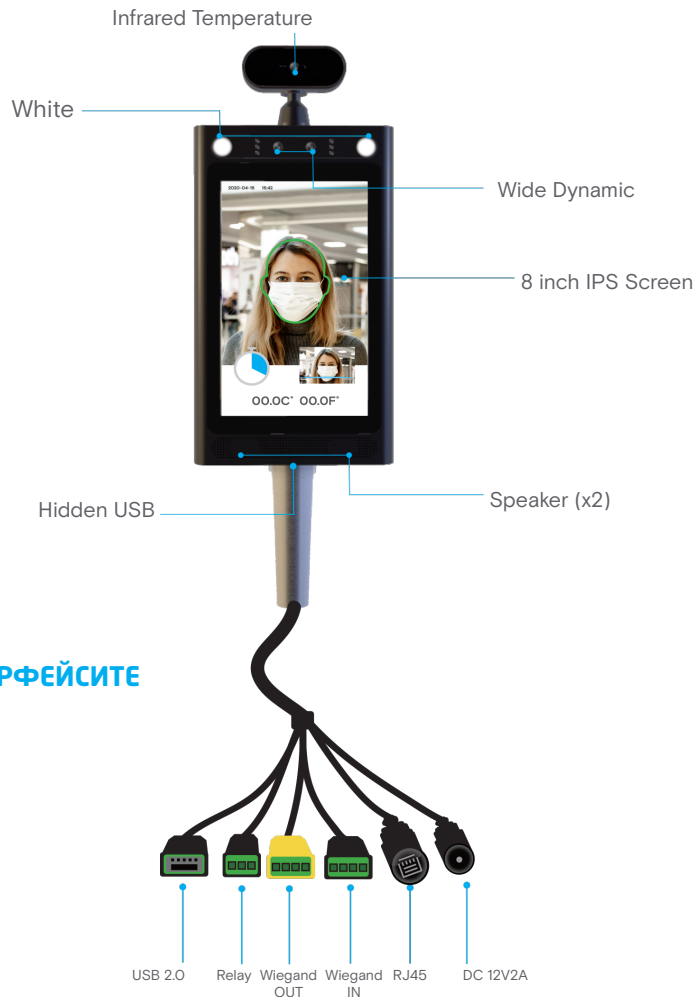

ИНТЕРФЕЙС

ОПИСАНИЕ НА ЕКРАНА